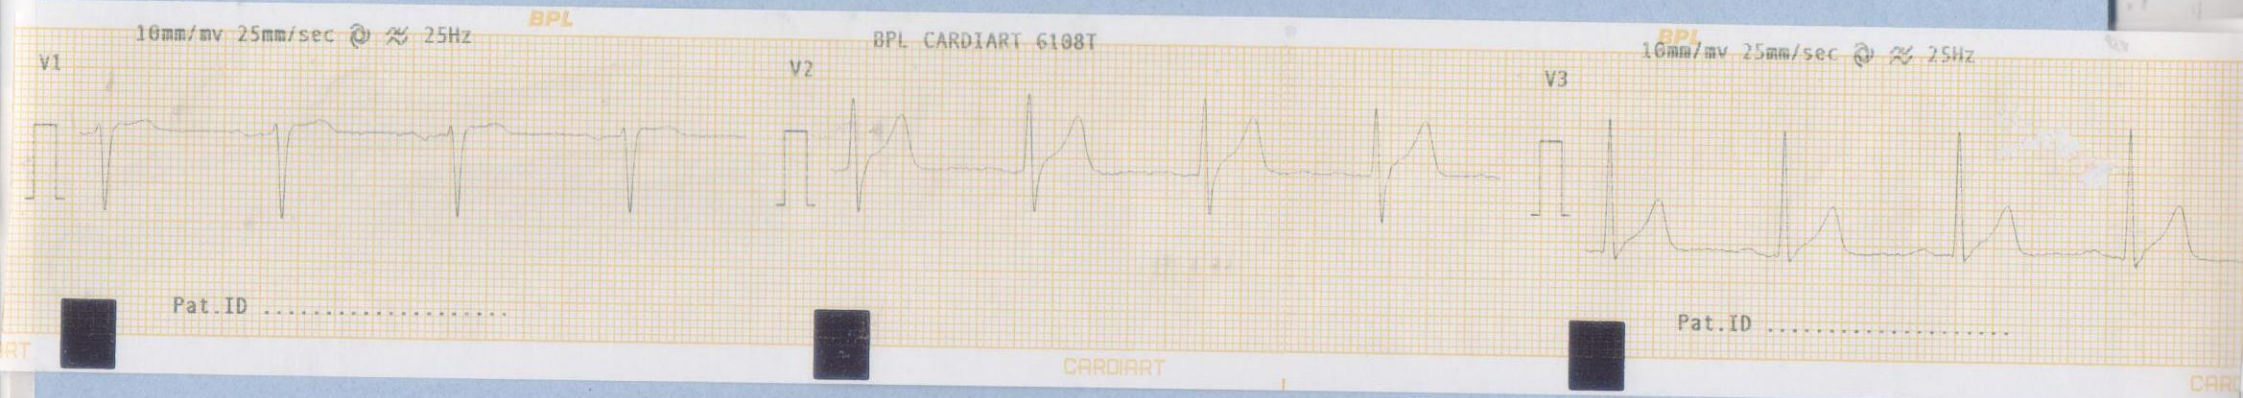

LONG LEADS AND DEEP INSPIRATION (DI)

19/4/22 at 2am

19/4/22 at 6am

LONG LEADS AND DEEP INSPIRATION (DI)