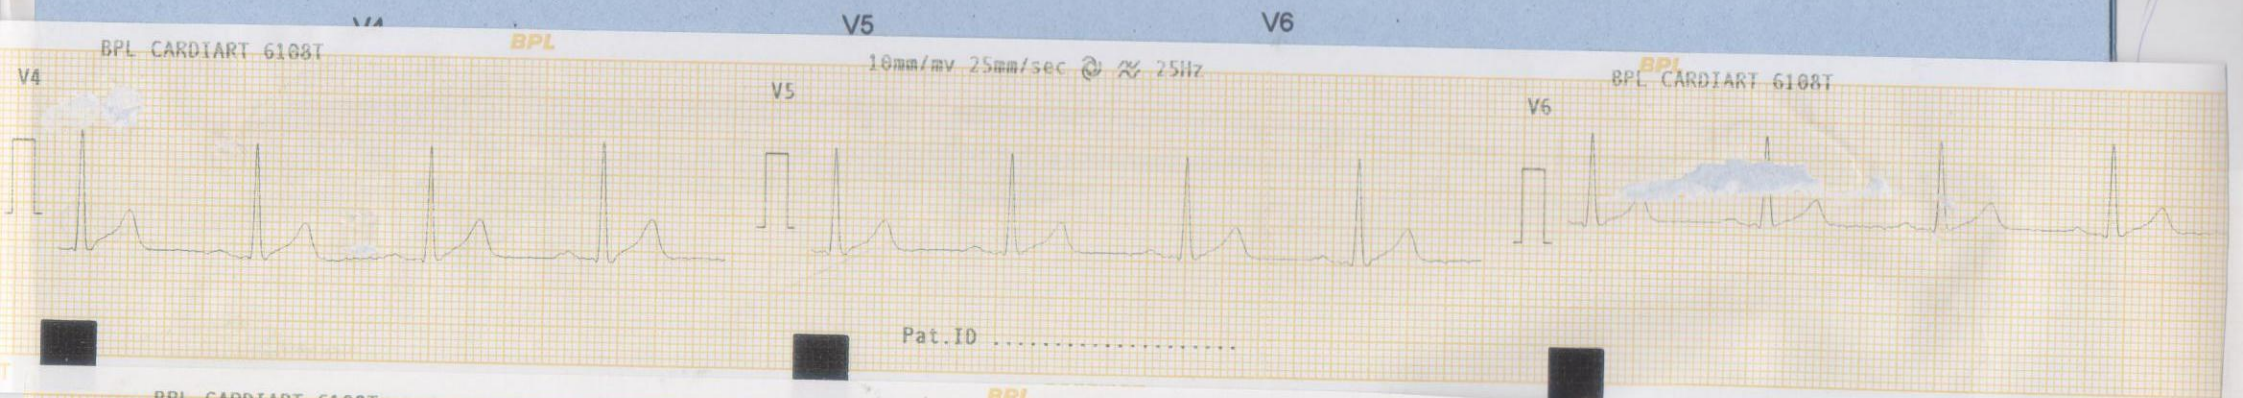

LONG LEADS AND DEEP INSPIRATION (DI)

19/4/22 at 2am

19/4/22 at 6am

LONG LEADS AND DEEP INSPIRATION (DI)