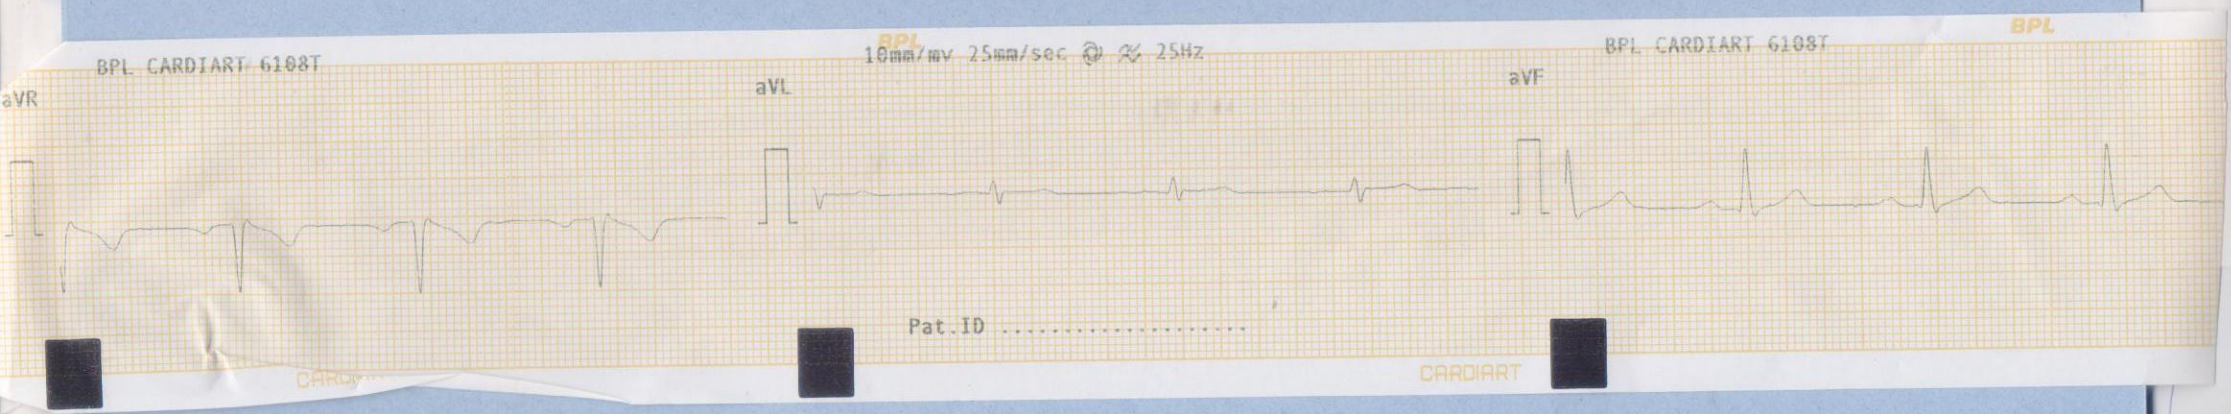

LONG LEADS AND DEEP INSPIRATION (DI)

19/4/22 at 2am

19/4/22 at 6am

LONG LEADS AND DEEP INSPIRATION (DI)