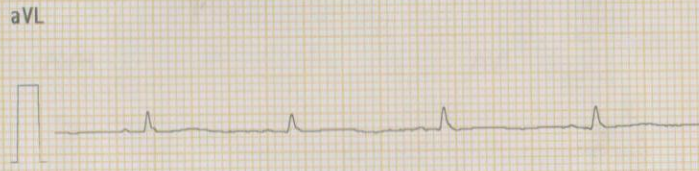

BPL CARDIART 6108T

BPL

10mm/mV 25mm/sec @ 25Hz

BPL CARDIART 6108T

Pat. ID.....

CARDIART

CARDIART

LONG LEADS AND DEEP INSPIRATION (DI)