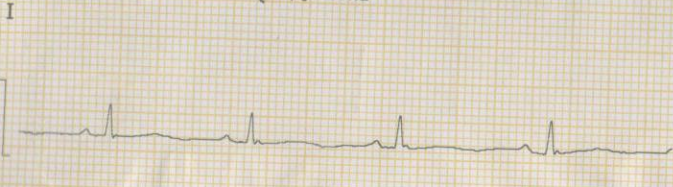

aVL

aVF

Pat. ID..... [redacted]

CARDIART

CARDIART

LONG LEADS AND DEEP INSPIRATION (DI)

BPL

10mm/mV 25mm/sec @ 25Hz