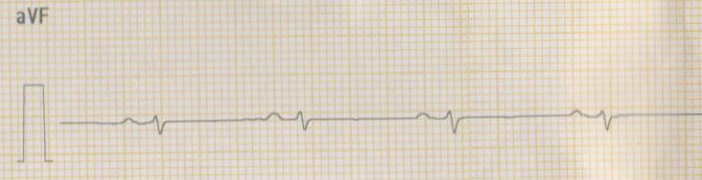

BPL CARDIART 6108T

BPL

10mm/mV 25mm/sec @ 25Hz

BPL CARDIART 6108T

Pat. ID.....

CARDIART

CARDIART

LONG LEADS AND DEEP INSPIRATION (DI)