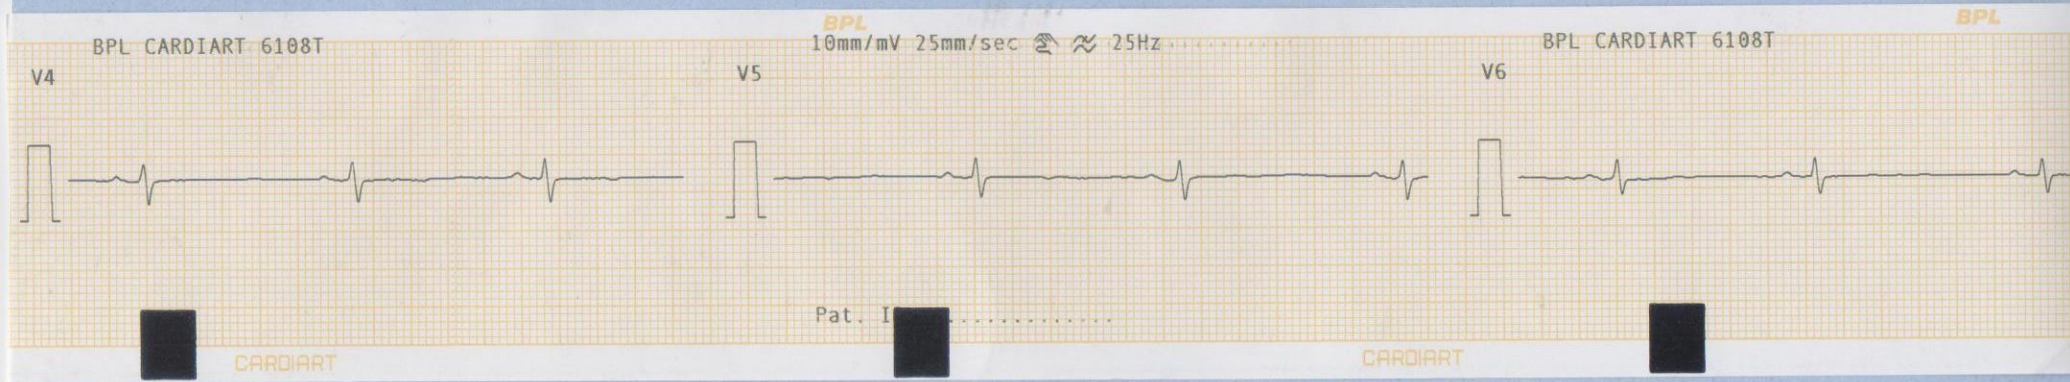

aVL

aVF

Pat. ID..... [redacted]

CARDIART

CARDIART

LONG LEADS AND DEEP INSPIRATION (DI)

BPL

10mm/mV 25mm/sec @ 25Hz