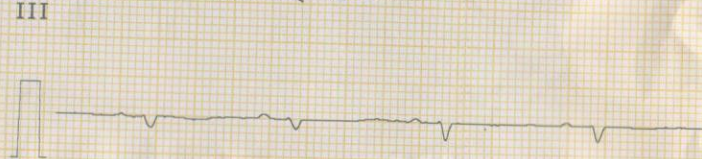

10mm/mV 25mm/sec @ 25Hz