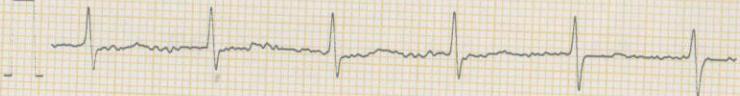

Pat. ID.....

CARDIART

LONG LEADS AND DEEP INSPIRATION (DI)

25/8/22