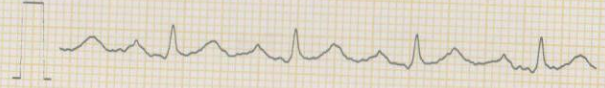

Pat. ID.....

CARDIART

LONG LEADS AND DEEP INSPIRATION (DI)

25/8/22