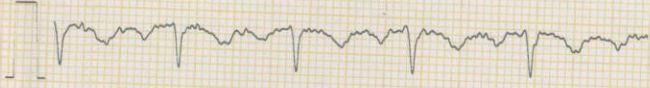

Pat. ID.....

CARDIART

LONG LEADS AND DEEP INSPIRATION (DI)

25/8/22