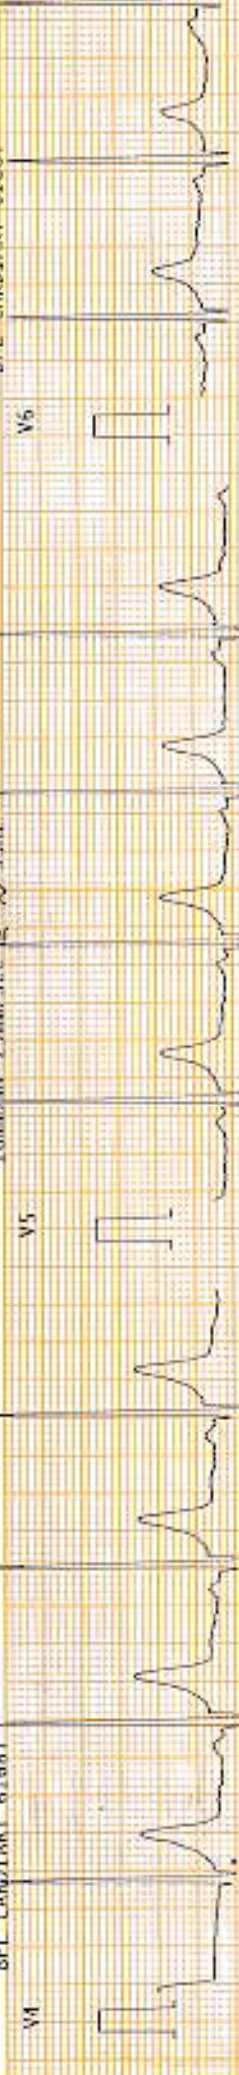

10mm/mV 25mm/sec. 35Hz

CARDIART
BPL CARDIART 6108T

II

III

III

PAT. ID

10mm/mV 25mm/sec. 35Hz

CARDIART
10mm/mV 25mm/sec. 35Hz

BPL CARDIART

aVL

aVF

PAT. ID

BPL CARDIART 6108T

LONG LEADS AND DEEP INSPIRATION (D I)

10mm/mV 25mm/sec \approx 35Hz

CARDIART

BPL CARDIART 6108T

10mm/mV 25mm/sec \approx 35Hz

Pat. 10

BPL

10mm/mV 25mm/sec \approx 35Hz

CARDIART

BPL CARDIART 6108T

10mm/mV 25mm/sec \approx 35Hz