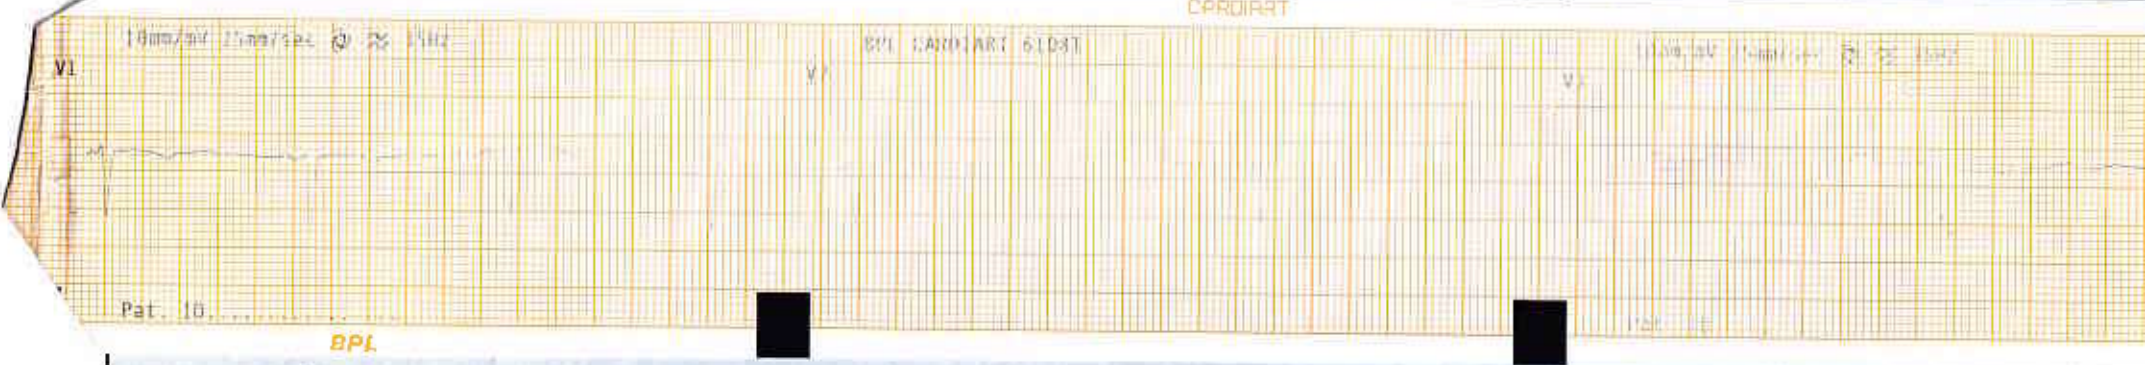

27/12

CARDIART