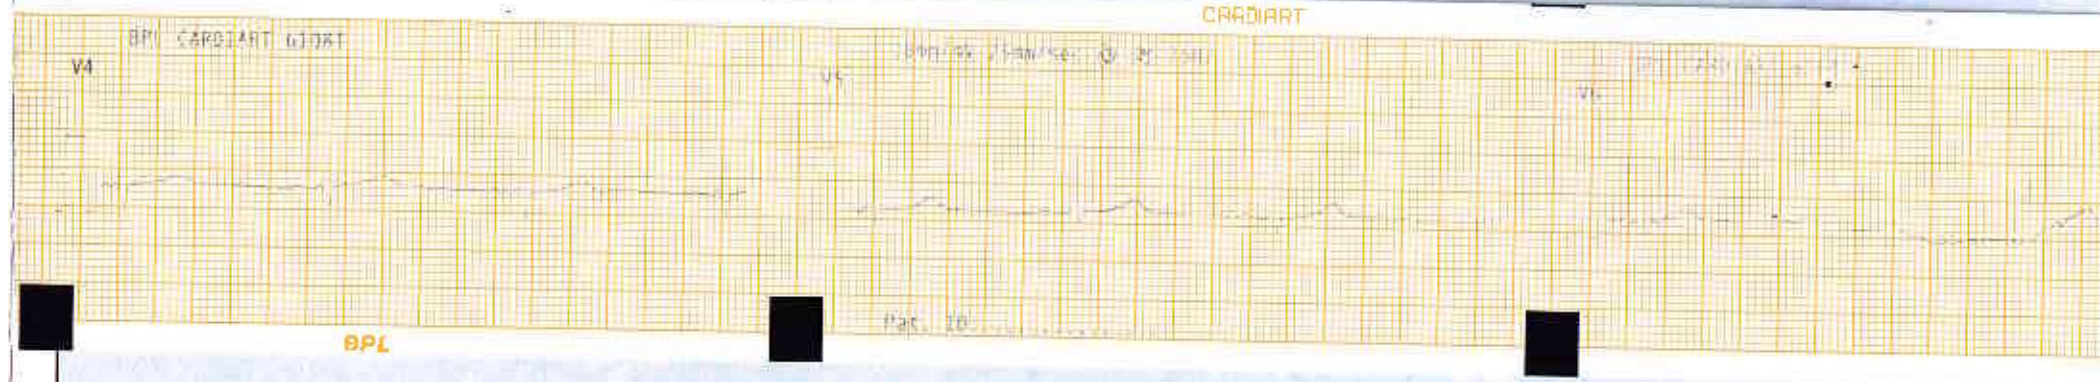

27/12

CARDIART

CARDIART

CARDIART