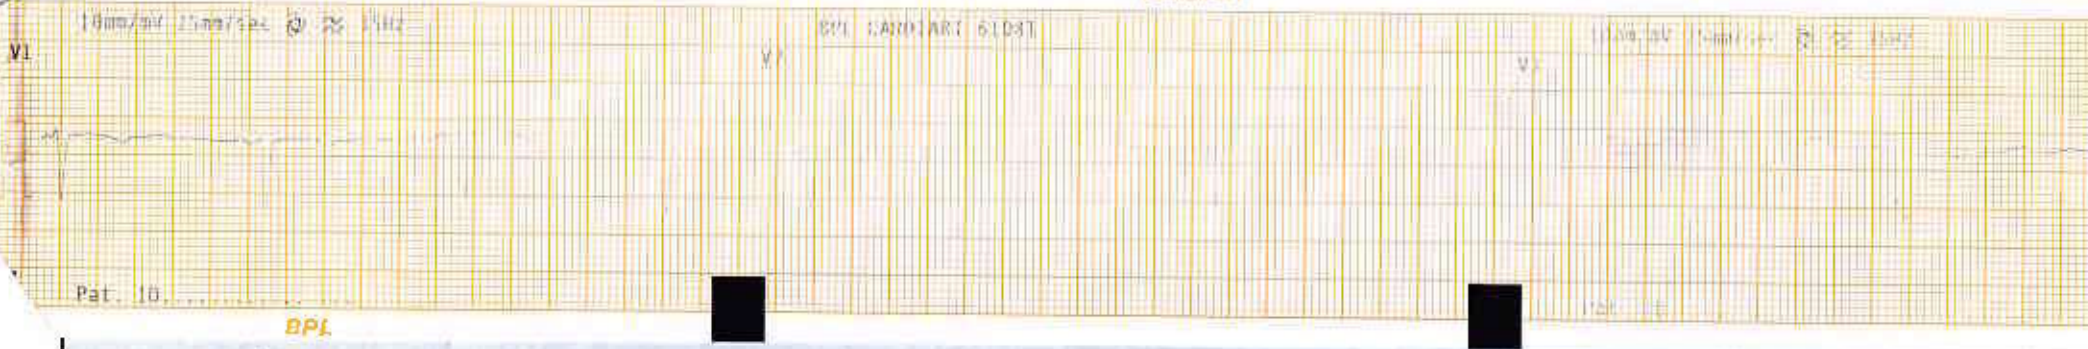

27/12

CARDIART