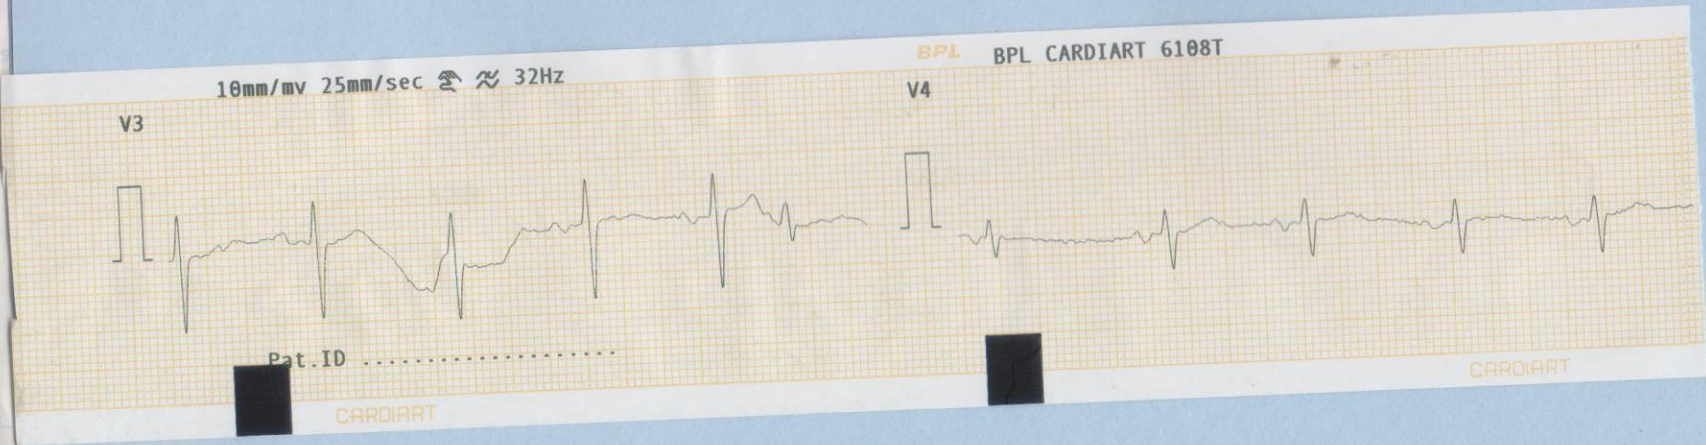

BPL

II

10mm/mv 25mm/sec 32Hz

CARDIART

28/8/22

28/8/22

10mm/mv 25mm/sec 32Hz

BPL