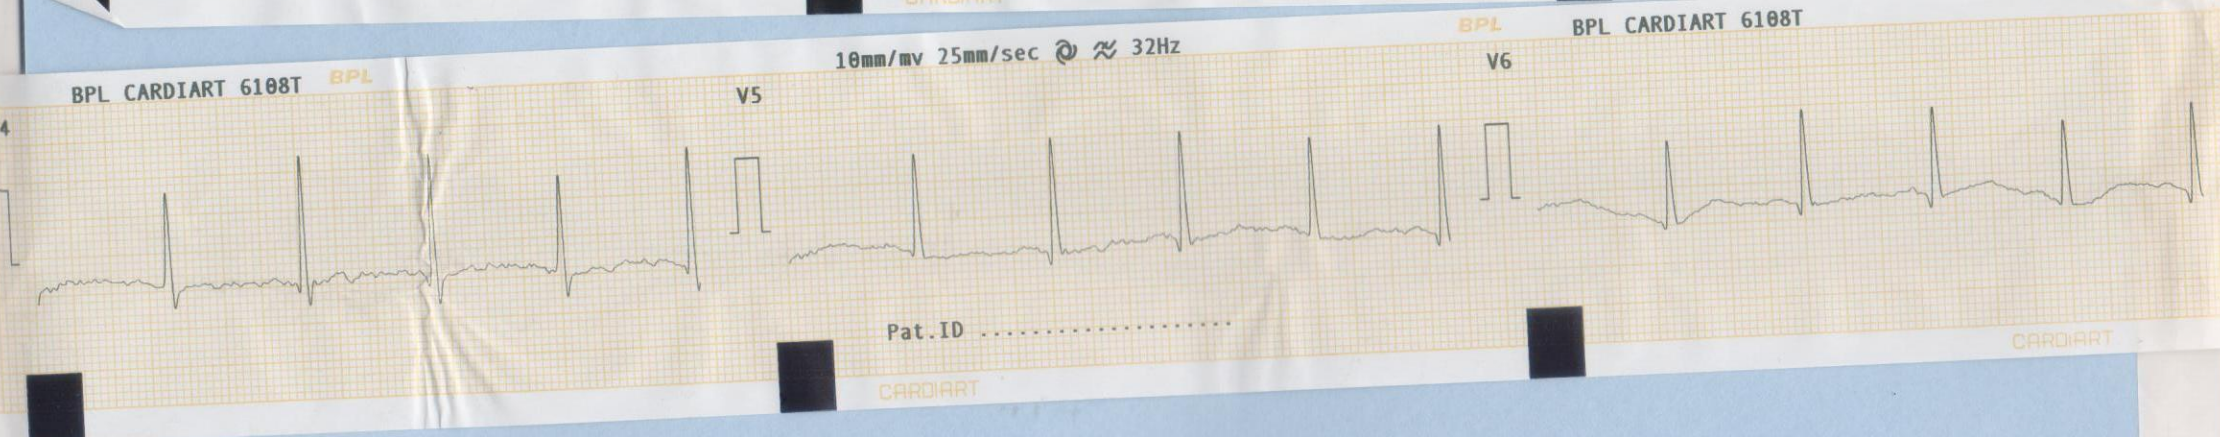

BPL

II

10mm/mv 25mm/sec 32Hz

CARDIART

28/8/22

28/8/22

10mm/mv 25mm/sec 32Hz

BPL