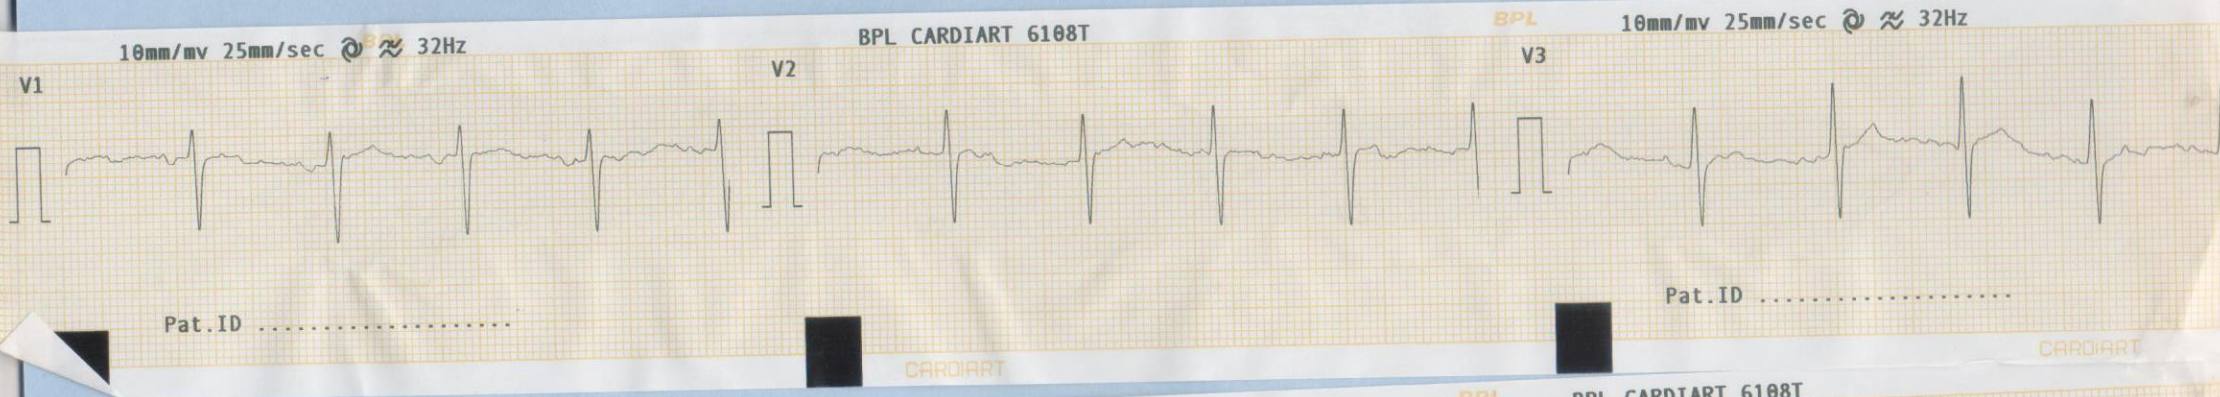

BPL

II

10mm/mv 25mm/sec 32Hz

CARDIART

28/8/22

28/8/22

10mm/mv 25mm/sec 32Hz

BPL