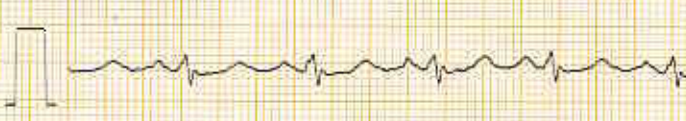

CARDIART

10mm/mV 25mm/sec @ 35Hz
chacko 66/M

BPL CARDIART 6108T
30/12/19 at 12.30 PM

10mm/mV 25mm/sec @ 35Hz

Pat. II

Pat. III

BPL

CARDIART

BPL CARDIART 6108T

10mm/mV 25mm/sec @ 35Hz

BPL CARDIART 6108T