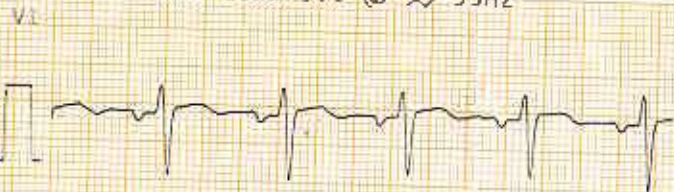

BPL CARDIART 6108T

10mm/mV 25mm/sec @ 35Hz

BPL CARDIART 6108T

Pat. IV

BPL

LONG LEADS AND DEEP INSPIRATION (DI)

30/12/19

10mm/mV 25mm/sec @ 35Hz